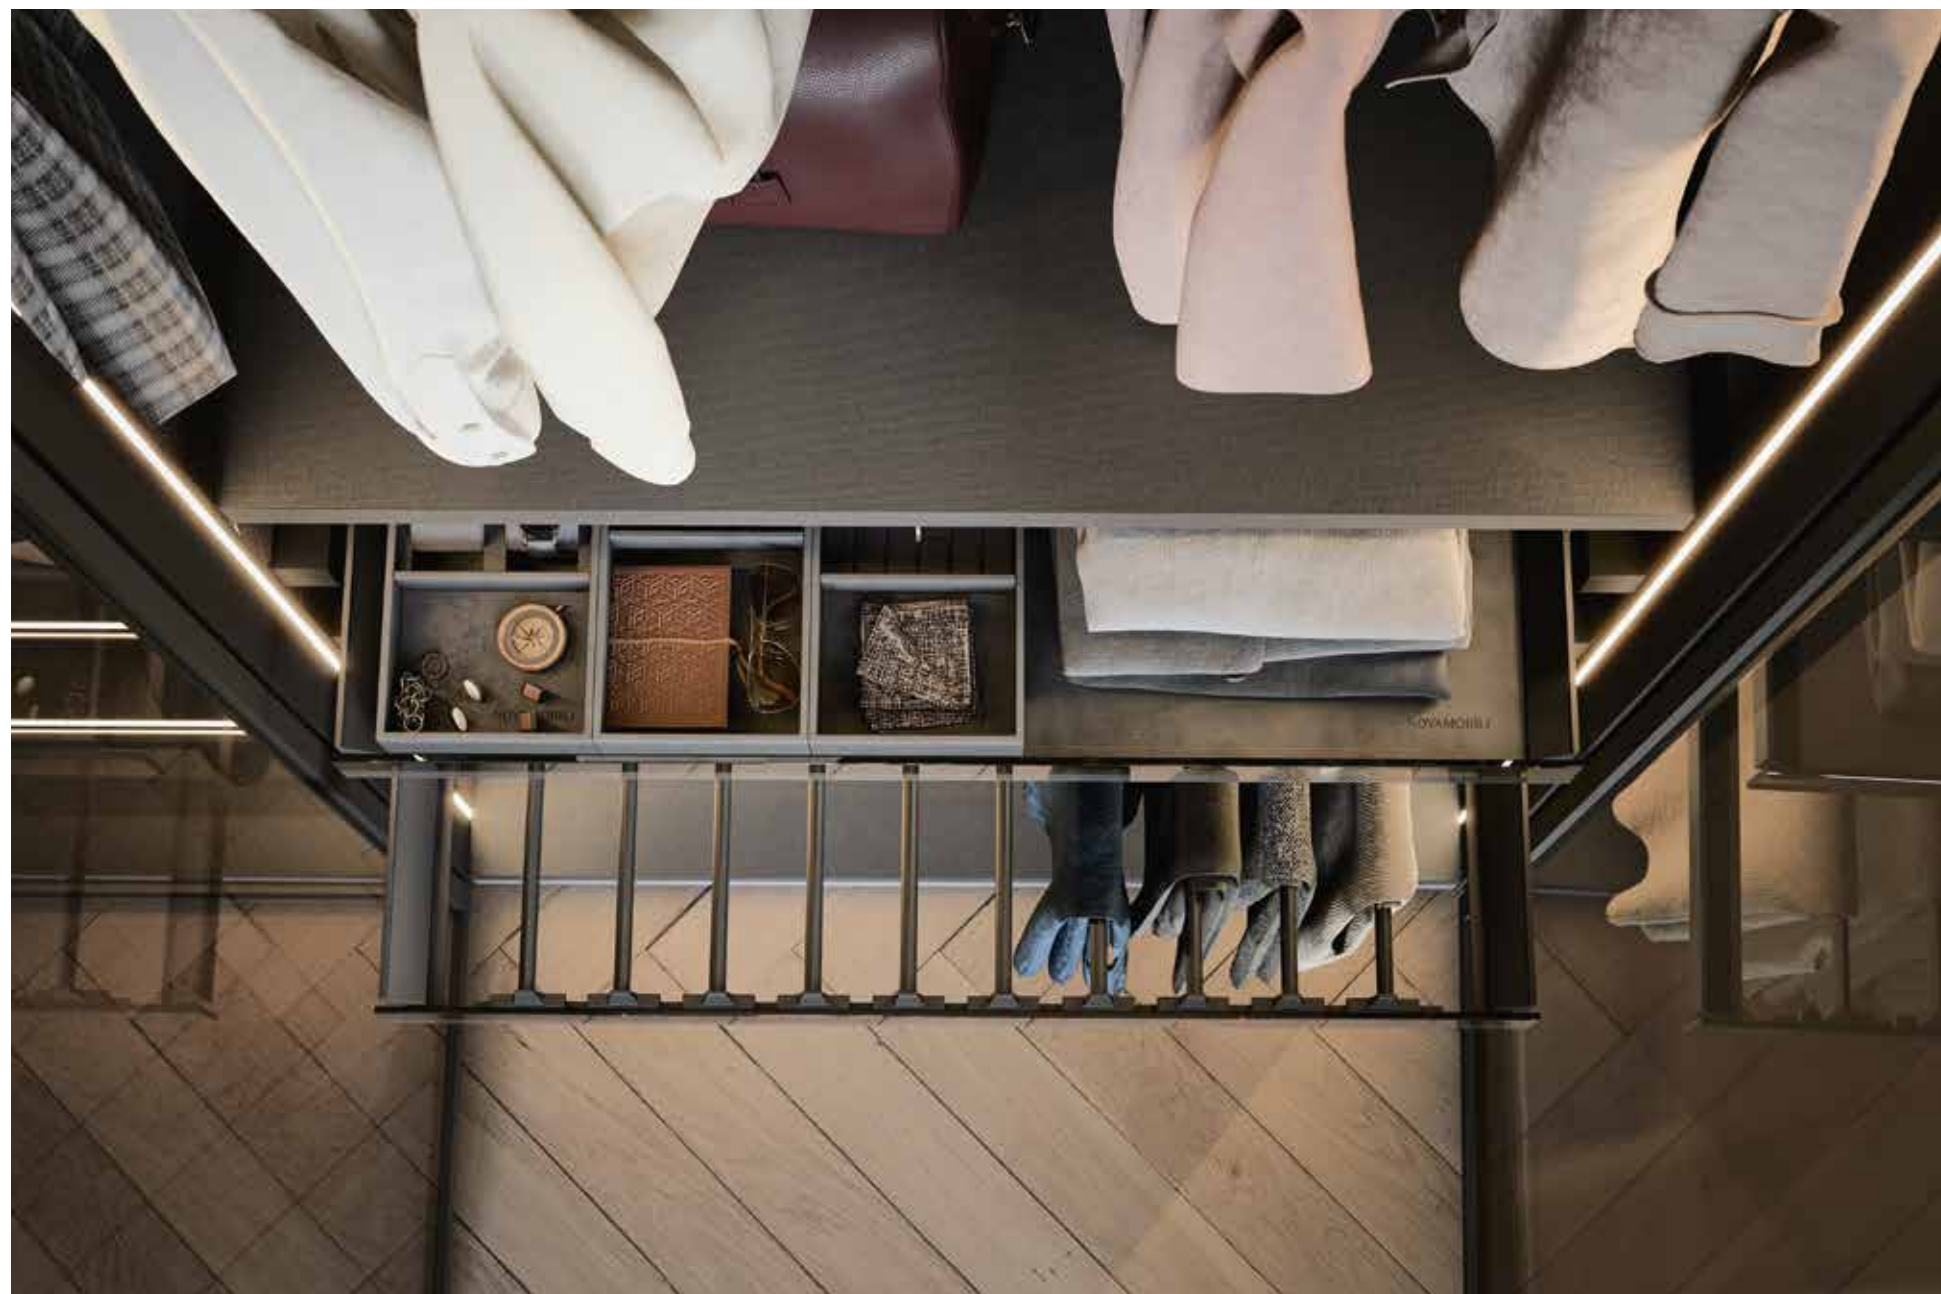

^{IT} Dettaglio del vassoio con vaschette portaoggetti e porta pantaloni estraibili. Nella pagina accanto, cassetiera in finitura ardesia.

^{EN} Detail of tray with organizer inserts and pull-out trouser rack. Opposite: drawer unit in ardesia finish.