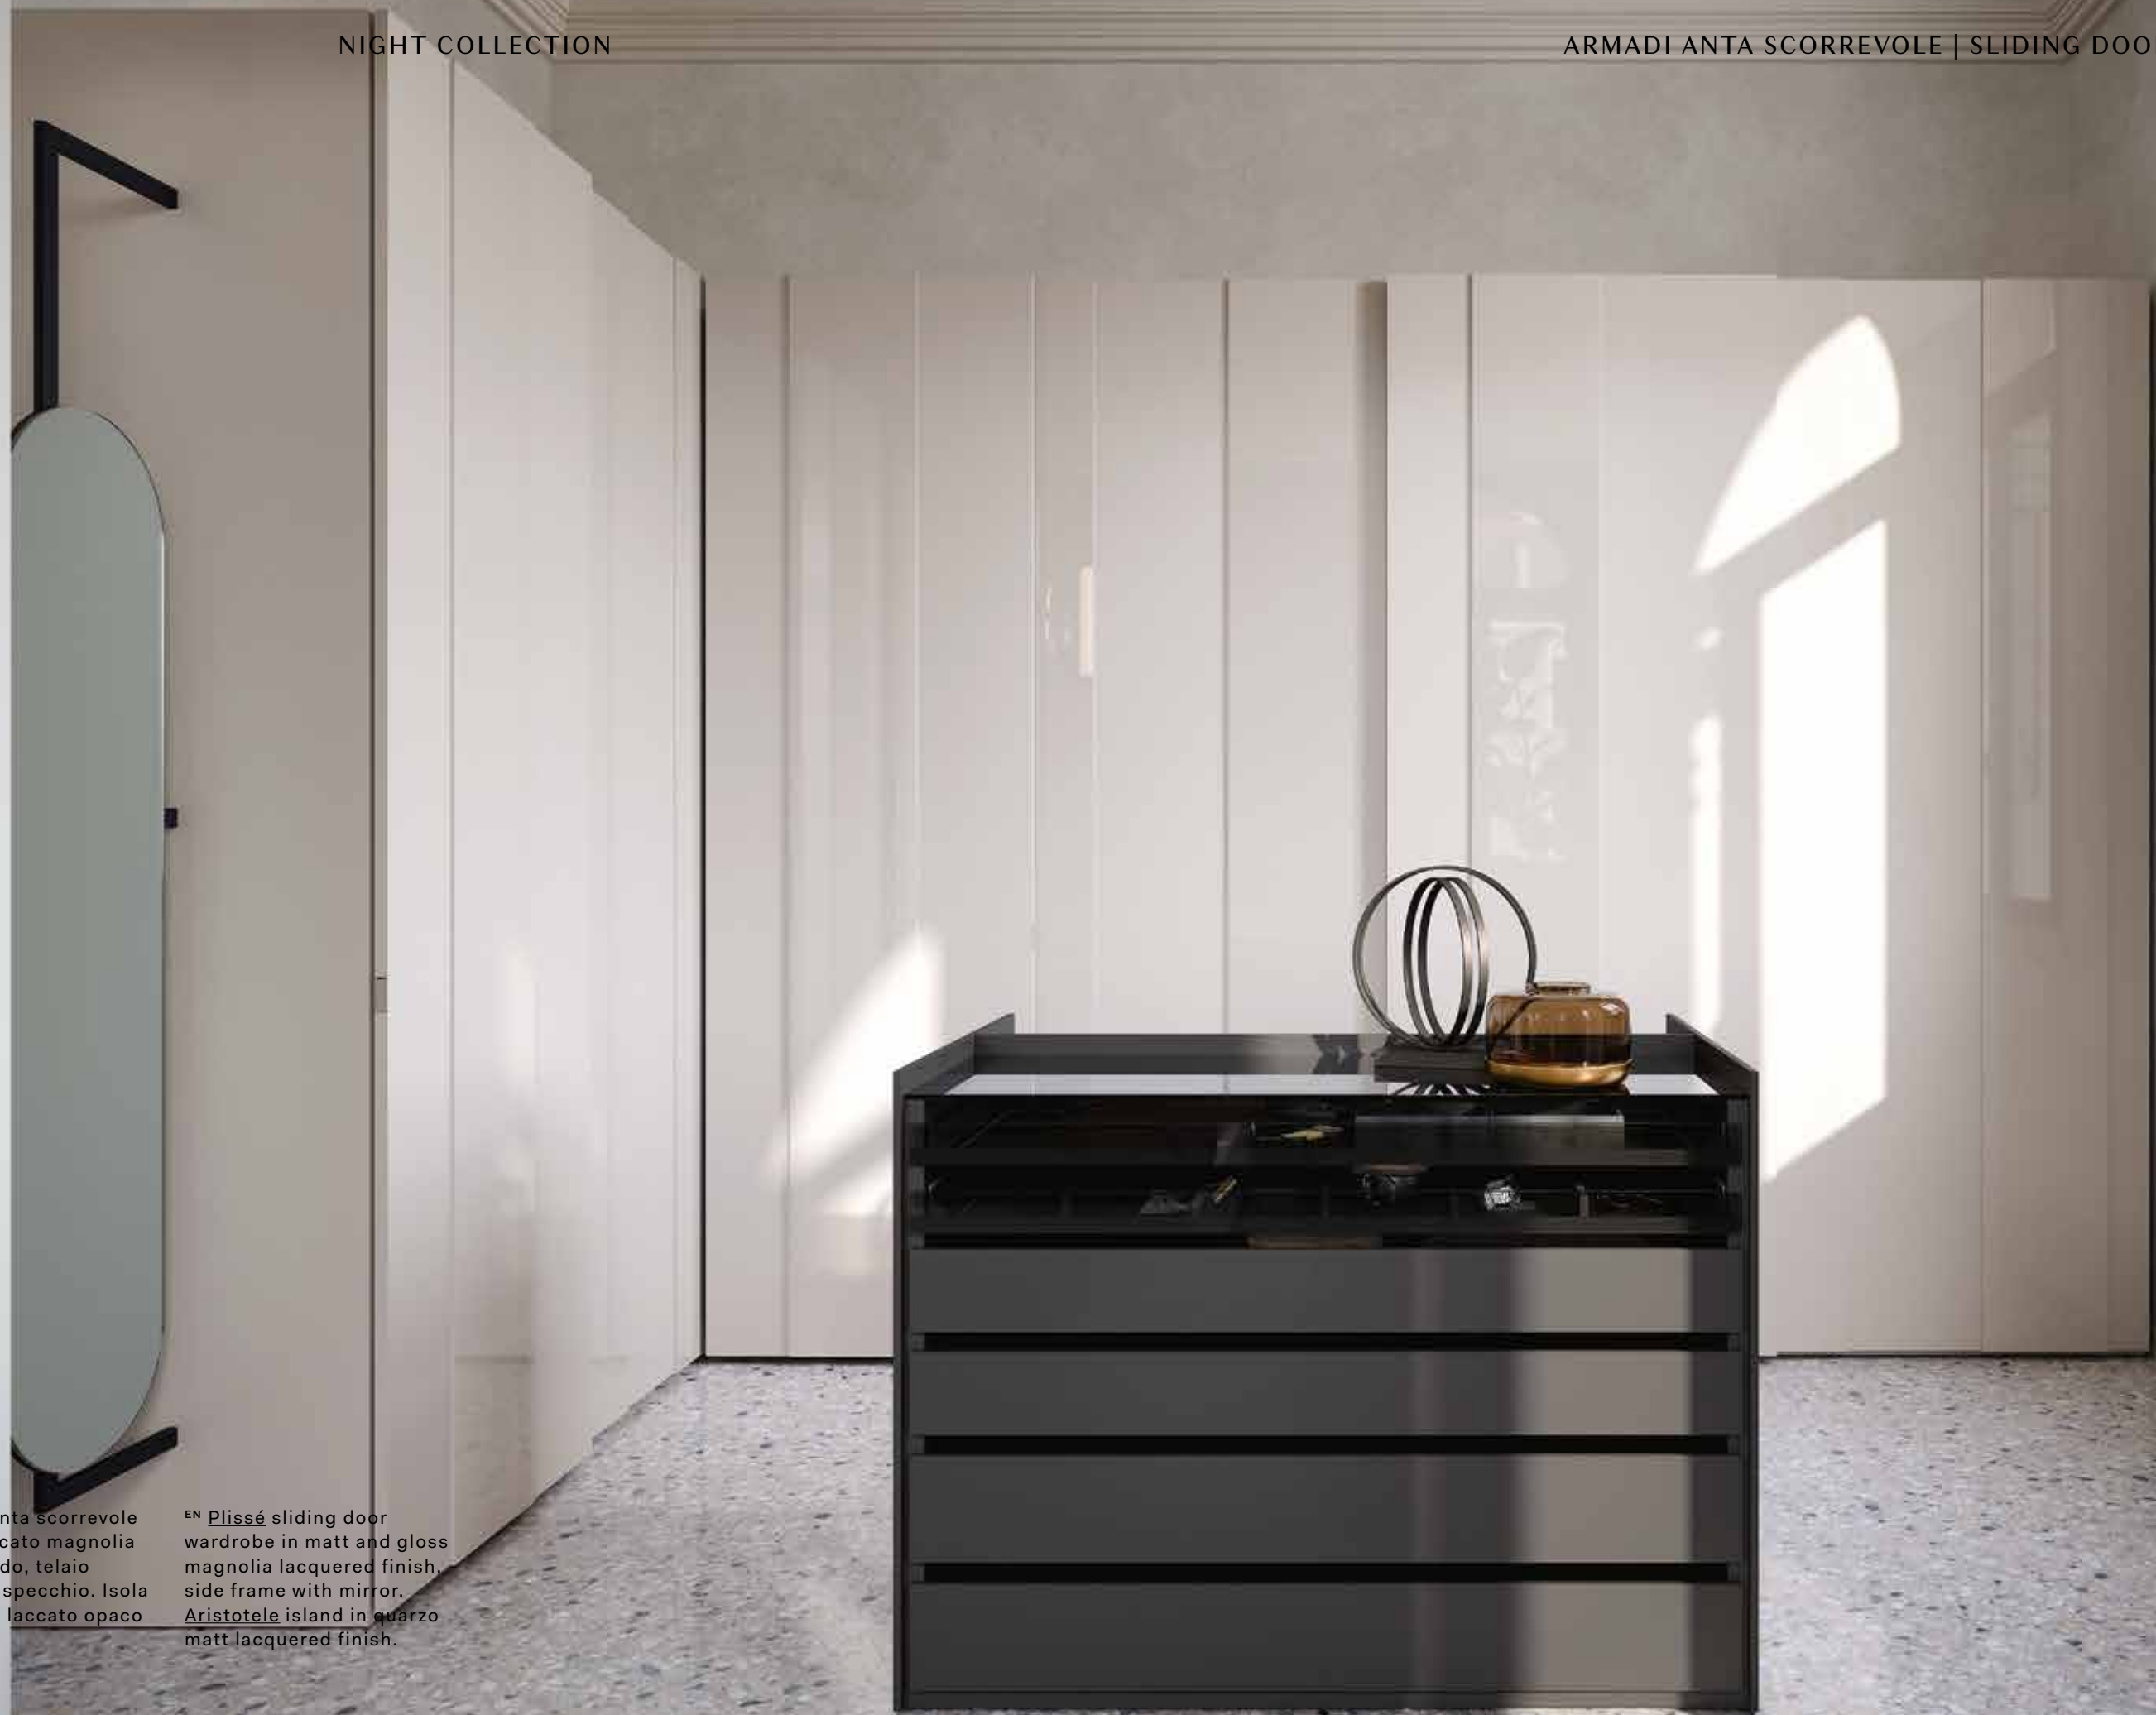

^{IT} Armadio anta scorrevole Plissé in laccato magnolia opaco e lucido, telaio laterale con specchio. Isola Aristotele in laccato opaco quarzo.

^{EN} Plissé sliding door wardrobe in matt and gloss magnolia lacquered finish, side frame with mirror. Aristotele island in quartz matt lacquered finish.