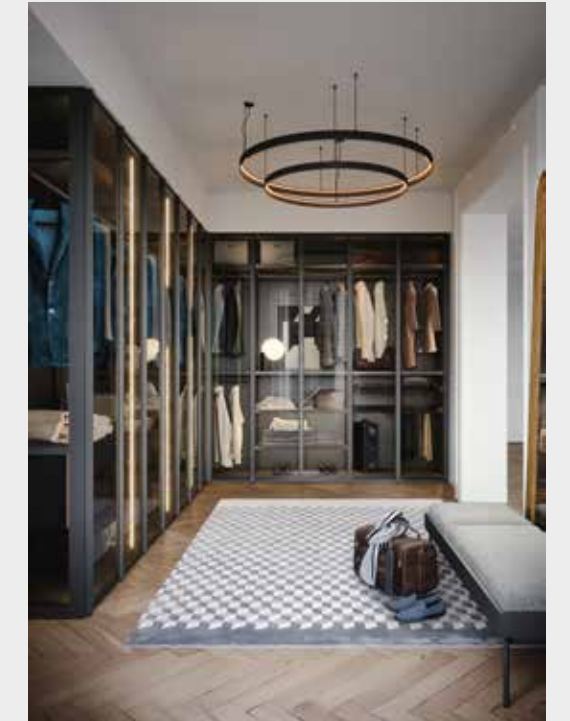

Appartamento
a Parigi
*Paris
apartment*