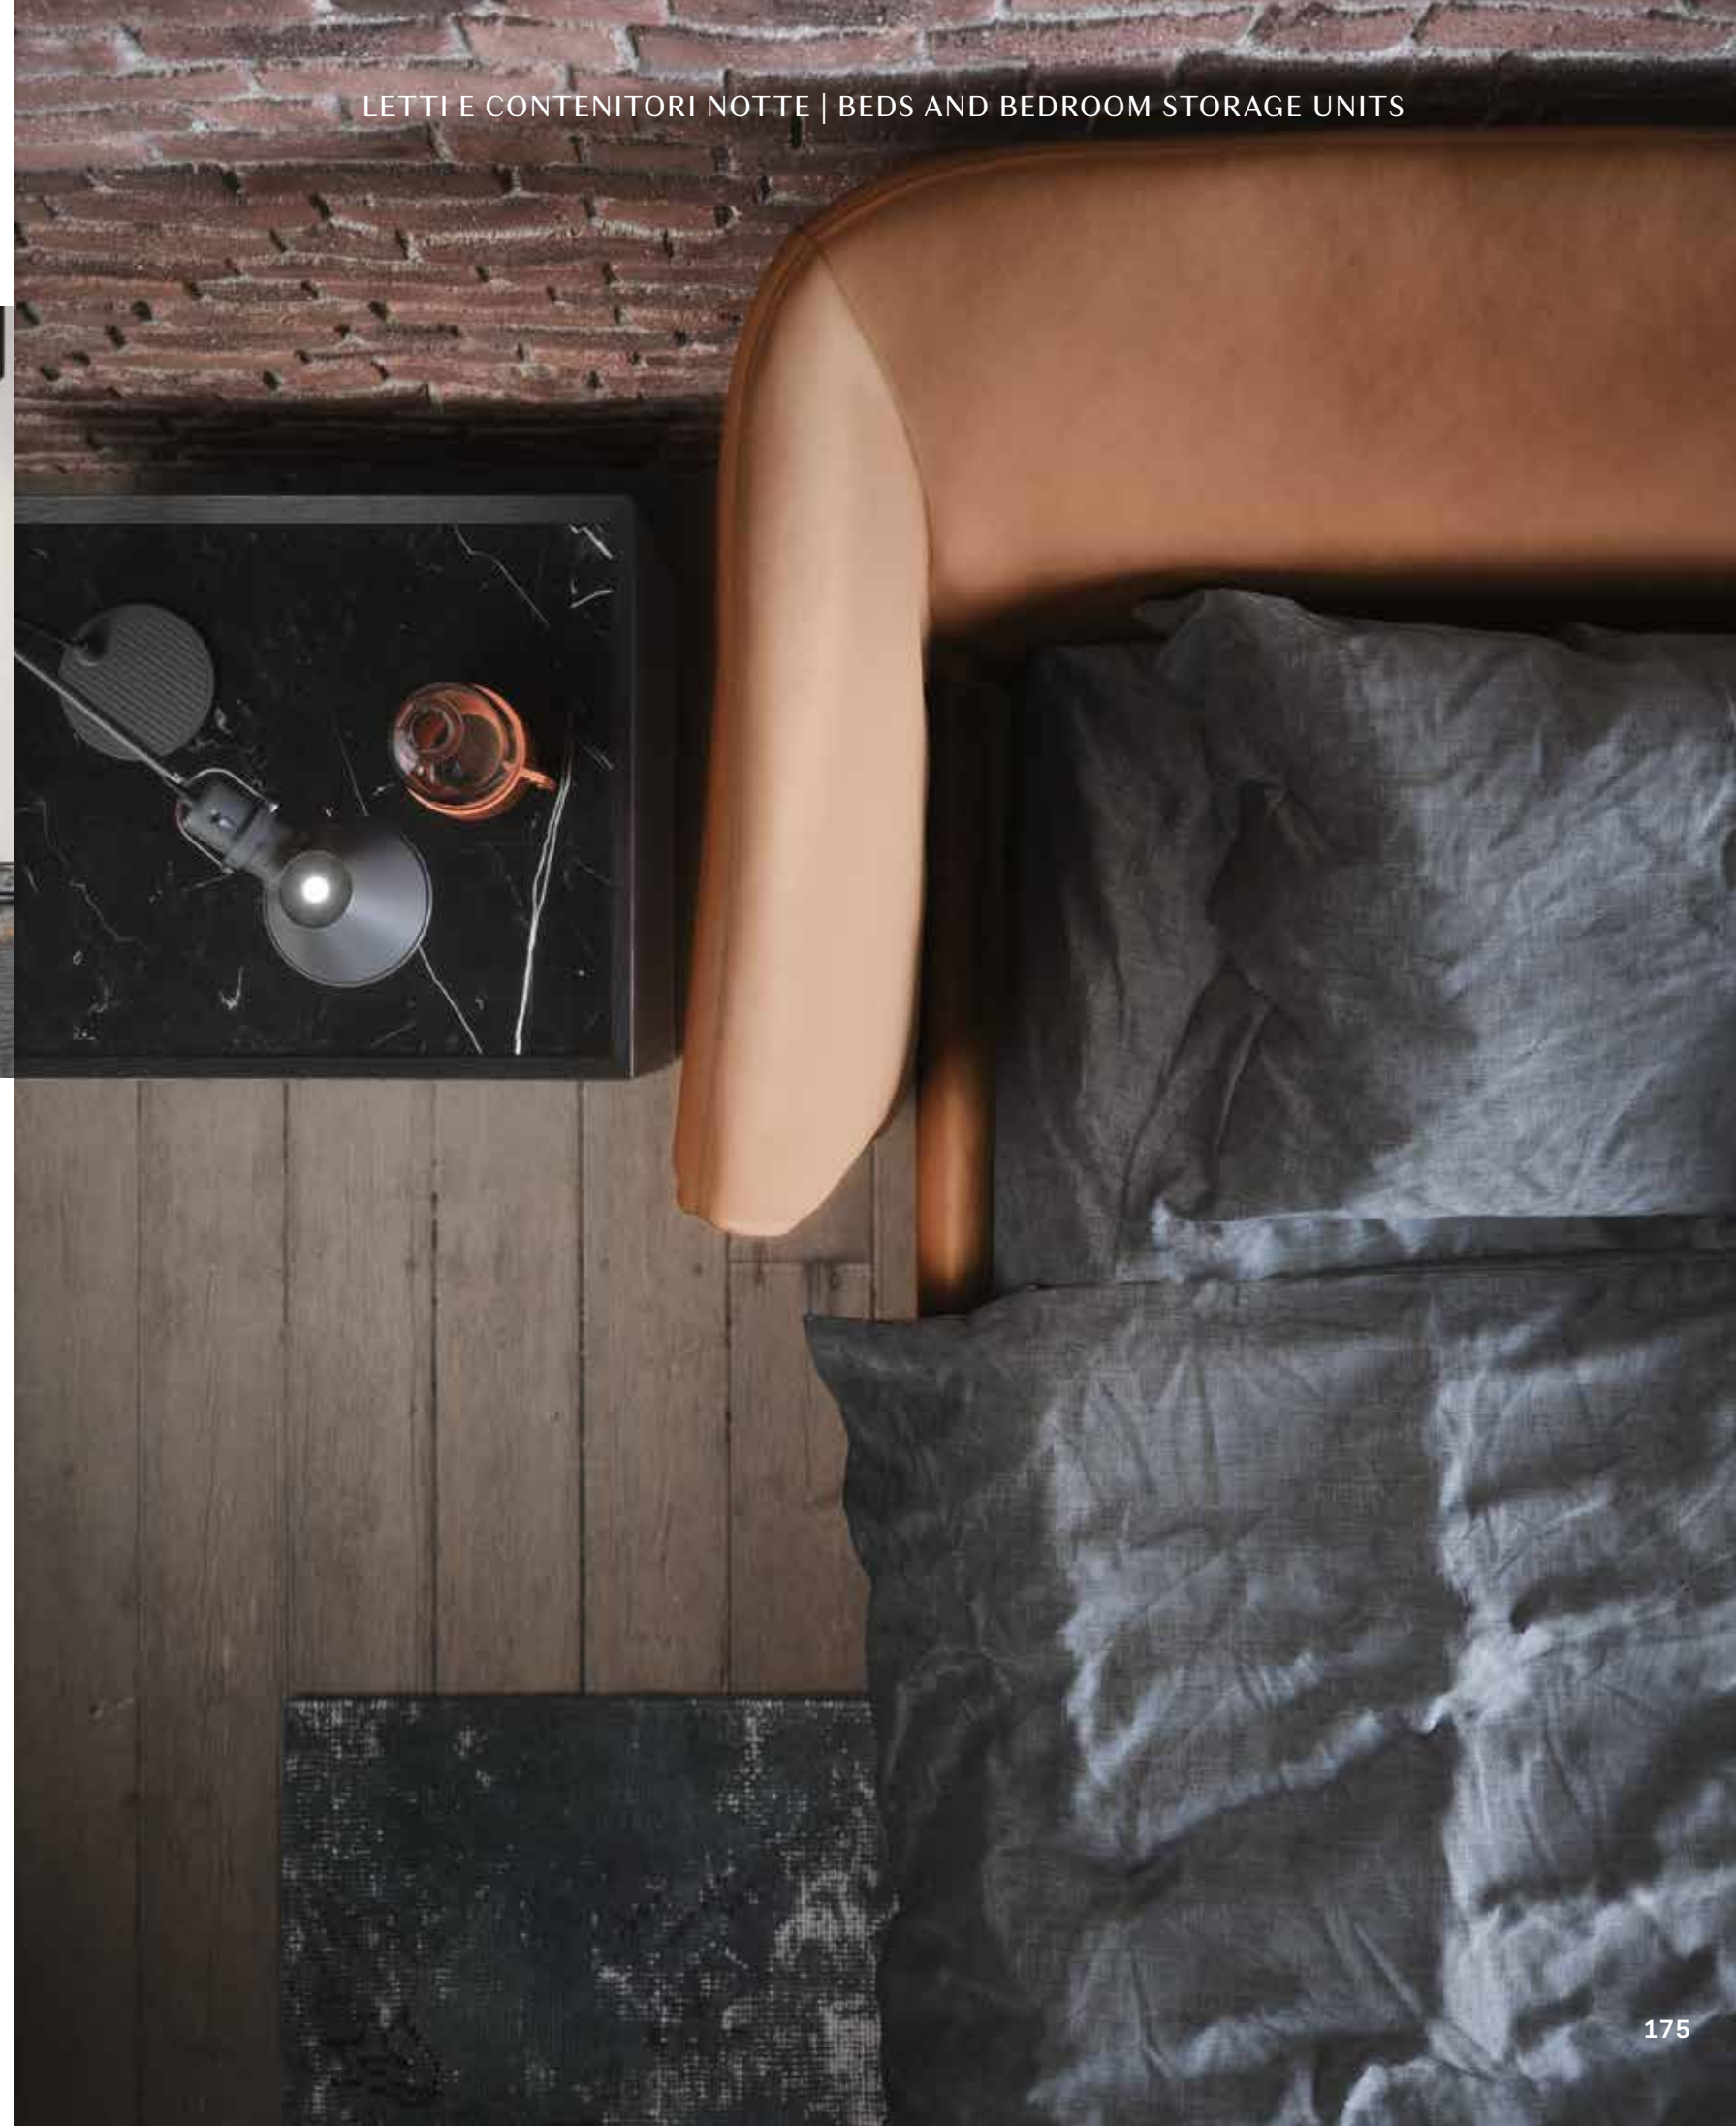

Hide + Quarantacinque — 05

Loft a Londra **London loft**

I volumi generosi della testiera del letto Hide donano un tocco di eleganza allo stile industriale della camera. La linea squadrata del comodino Quarantacinque completa la composizione.

The generous forms of the Hide bed's headboard add a touch of elegance to the bedroom's industrial style. The blocky shape of the Quarantacinque bedside table adds the finishing touch to the setting.