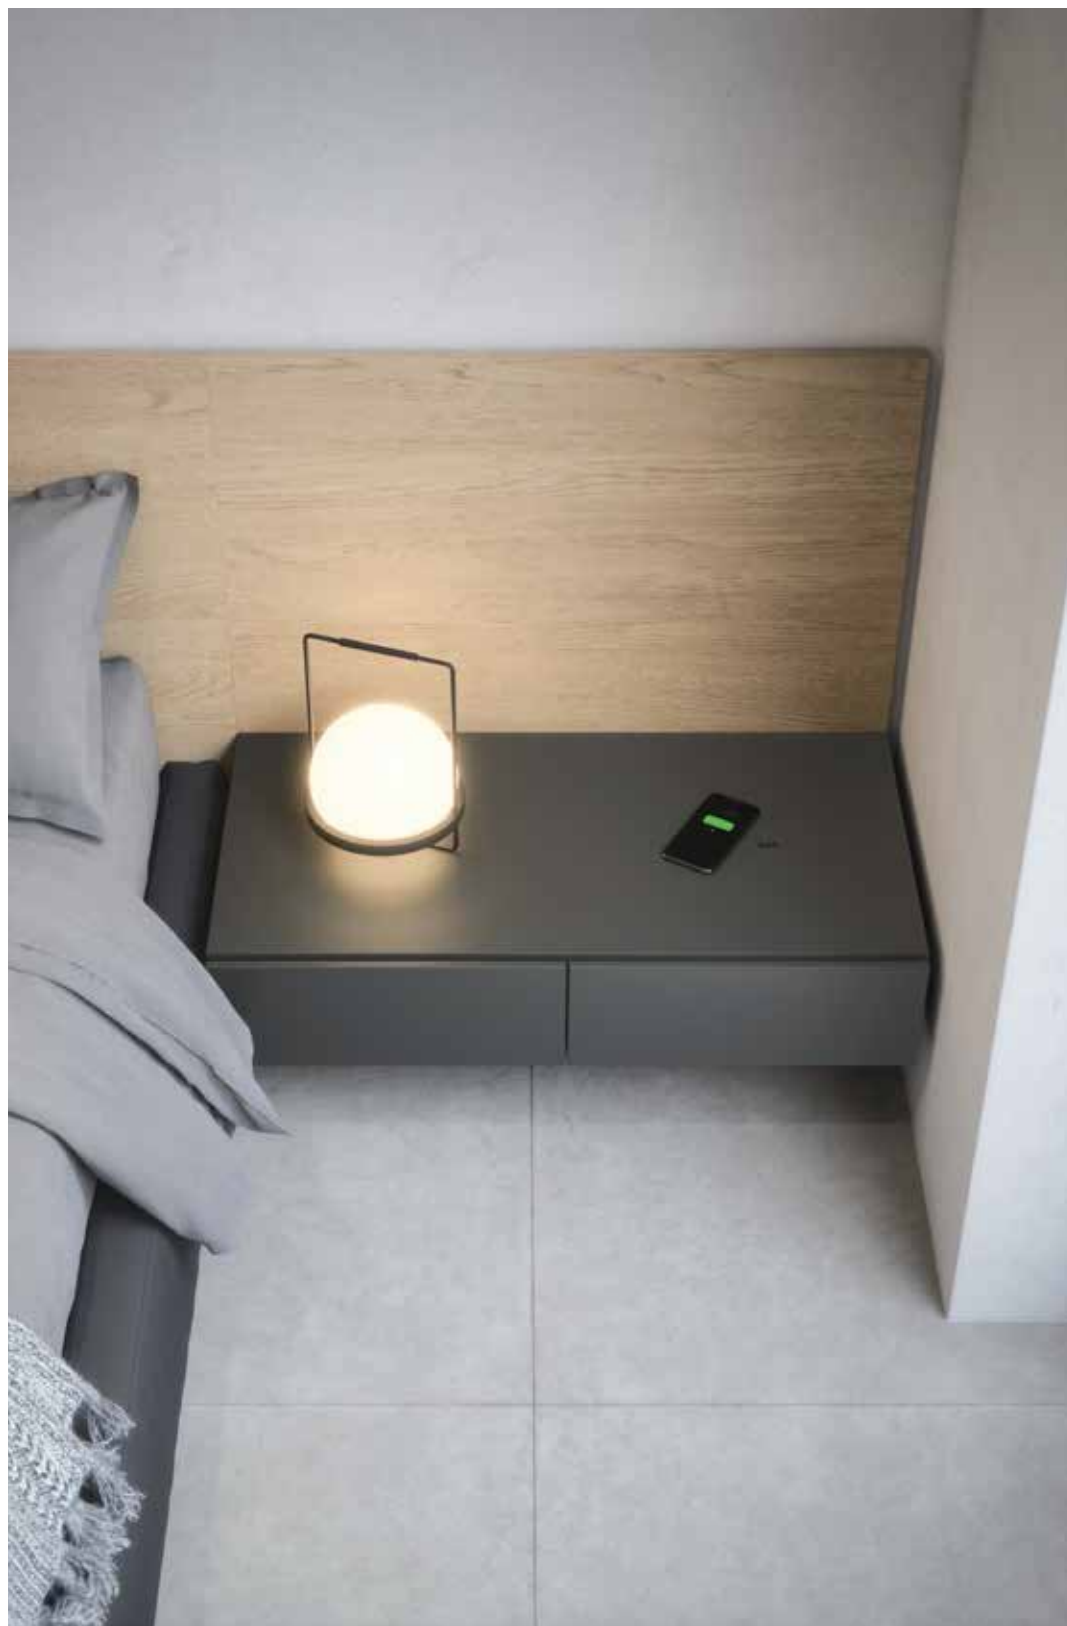

^{IT} Composizione Easy con moduli cassetto e panca sp. 5 cm in finitura rovere chiaro, telaio appendiabiti con specchio, elemento a giorno in laccato ossidato brunito. Nella pagina

accanto, dettaglio della ricarica wireless sottotop.

^{EN} Easy configuration with drawer modules and 5cm-thick bench in rovere chiaro finish, clothes rack with mirror, open unit in oxidized bronze lacquered finish. Opposite: detail of

undermounted wireless charging.