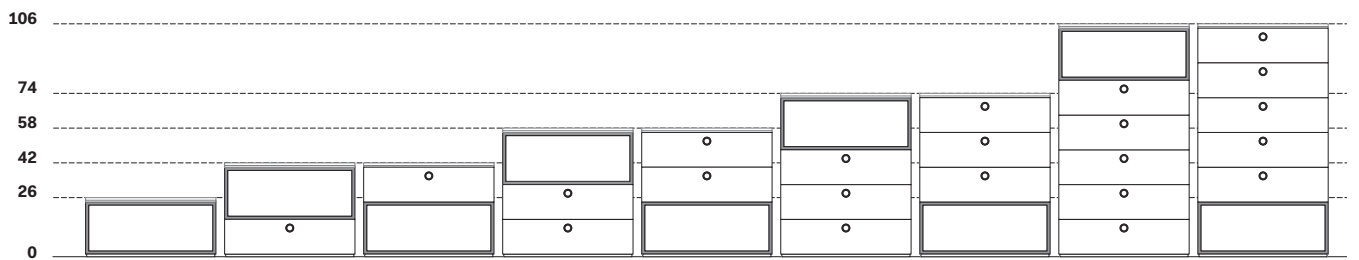

The Square collection of bedside tables, tallboys and chests of drawers draws on a combination of drawer modules and open units created by metal frames. There are numerous finishes on offer for tailoring the bedroom furniture collection to individual tastes and requirements. Square can also be ordered with undermounted wireless charging.

MODULARITÀ / MODULE SIZE

ALTEZZA / HEIGHT

CONTENITORI SQUARE - P. 44,1 / SQUARE UNITS - D 44,1

CONTENITORI SQUARE - P. 50,4 / SQUARE UNITS - D 50,4

LARGHEZZE E PROFONDITÀ / WIDTHS AND DEPTHS

Contenitori SQUARE / SQUARE units

Larghezza	Peso	Peso (top marmo)
Width	Weight	Weight (marble top)
60 cm	38,5 kg	54 kg
90 cm	52,6 kg	75,8 kg
120 cm	66 kg	97 kg

MODELLI / TYPES

Altezza / Height
106 - 107,2

Larghezza	Peso	Peso (top marmo)
<i>Width</i>	<i>Weight</i>	<i>Weight (marble top)</i>
60 cm	52,1 kg	66,9 kg

Larghezza	Peso	Peso (top marmo)
<i>Width</i>	<i>Weight</i>	<i>Weight (marble top)</i>
60 cm	51,5 kg	66,9 kg
