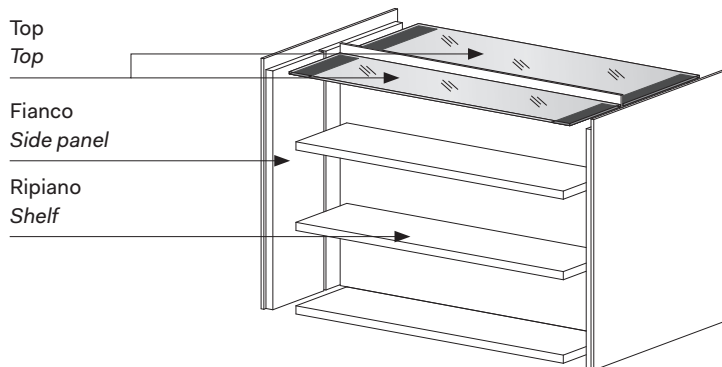

ARISTOTELE

VISTA LATO FRONTALE CON CASSETTI VIEW OF FRONT WITH DRAWERS

VISTA LATO RETRO A GIORNO VIEW OF OPEN SHELVING ON REAR

6 CASSETTI 6 DRAWERS

5 CASSETTI E 1 PORTACRAVATTE 5 DRAWERS AND 1 TIE TRAY

4 CASSETTI E 2 PORTACRAVATTE 4 DRAWERS AND 2 TIE TRAYS