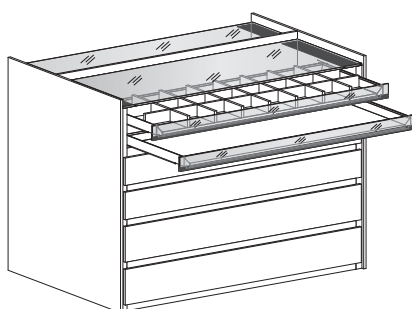

ARISTOTELE

VISTA LATO FRONTALE CON CASSETTI VIEW OF FRONT WITH DRAWERS

VISTA LATO RETRO A GIORNO VIEW OF OPEN SHELVING ON REAR

6 CASSETTI 6 DRAWERS

5 CASSETTI E 1 PORTACRAVATTE 5 DRAWERS AND 1 TIE TRAY

4 CASSETTI E 2 PORTACRAVATTE 4 DRAWERS AND 2 TIE TRAYS