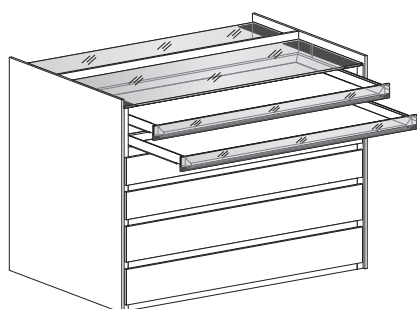

ARISTOTELE

VISTA LATO FRONTALE CON CASSETTI VIEW OF FRONT WITH DRAWERS

VISTA LATO RETRO A GIORNO VIEW OF OPEN SHELVING ON REAR

6 CASSETTI 6 DRAWERS

5 CASSETTI E 1 PORTACRAVATTE 5 DRAWERS AND 1 TIE TRAY

4 CASSETTI E 2 PORTACRAVATTE 4 DRAWERS AND 2 TIE TRAYS

RETRO REAR