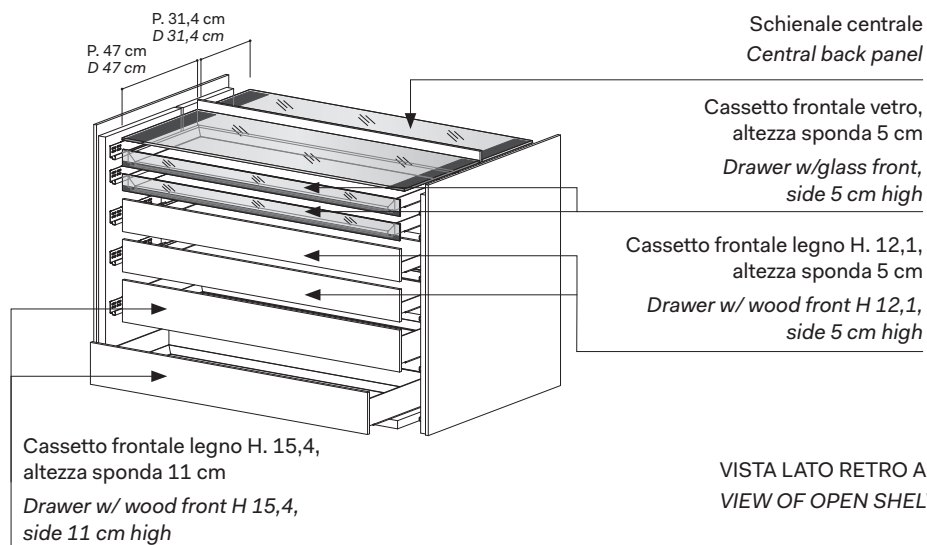

ARISTOTELE

VISTA LATO FRONTALE CON CASSETTI VIEW OF FRONT WITH DRAWERS

VISTA LATO RETRO A GIORNO VIEW OF OPEN SHELVING ON REAR

6 CASSETTI 6 DRAWERS

5 CASSETTI E 1 PORTACRAVATTE 5 DRAWERS AND 1 TIE TRAY

4 CASSETTI E 2 PORTACRAVATTE 4 DRAWERS AND 2 TIE TRAYS