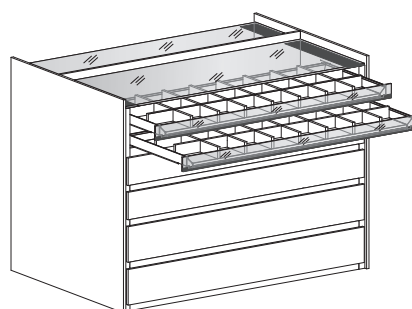

ARISTOTELE

VISTA LATO FRONTALE CON CASSETTI VIEW OF FRONT WITH DRAWERS

VISTA LATO RETRO A GIORNO VIEW OF OPEN SHELVING ON REAR

6 CASSETTI 6 DRAWERS

5 CASSETTI E 1 PORTACRAVATTE 5 DRAWERS AND 1 TIE TRAY

4 CASSETTI E 2 PORTACRAVATTE 4 DRAWERS AND 2 TIE TRAYS