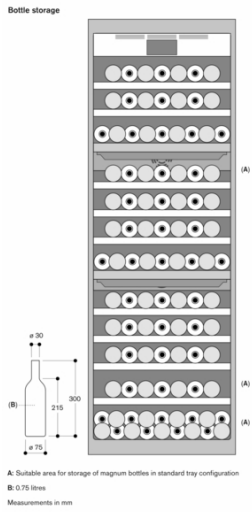

RW466305

Vario wine climate cabinet 400 series

Fully integrated, with solid door

Niche width 61 cm, Niche height 213.4 cm

created on 2022-02-26

Page 2