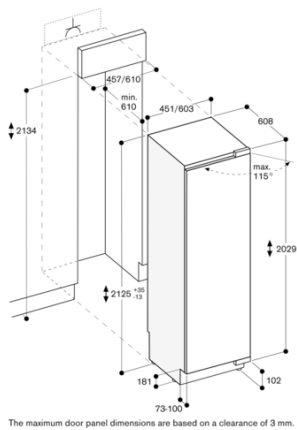

RW466305

Vario wine climate cabinet 400 series

Fully integrated, with solid door

Niche width 61 cm, Niche height 213.4 cm

created on 2022-02-26

Page 2