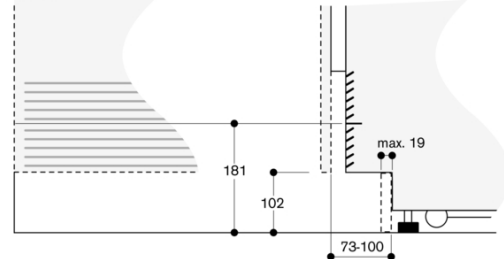

Base detail

Based on the standard appliance height, the height of the plinth is 102 mm. Maximum plinth thickness 19 mm.

GAGGENAU