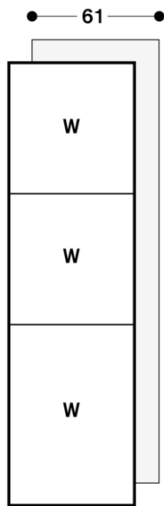

RW466305

Vario wine climate cabinet 400 series

Fully integrated, with solid door

Niche width 61 cm, Niche height 213.4 cm

created on 2022-02-26

Page 2