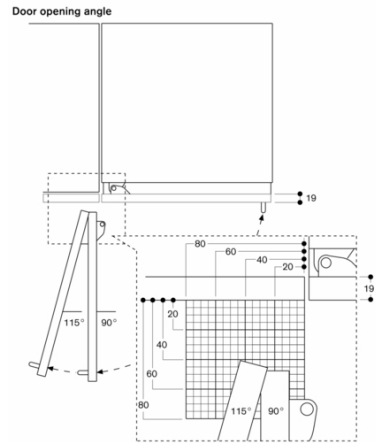

RW466305

Vario wine climate cabinet 400 series

Fully integrated, with solid door

Niche width 61 cm, Niche height 213.4 cm

created on 2022-02-26

Page 2