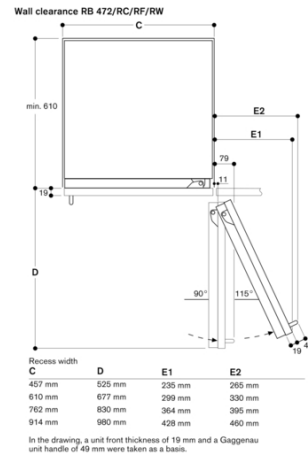

RW466305

Vario wine climate cabinet 400 series

Fully integrated, with solid door

Niche width 61 cm, Niche height 213.4 cm

created on 2022-02-26

Page 2